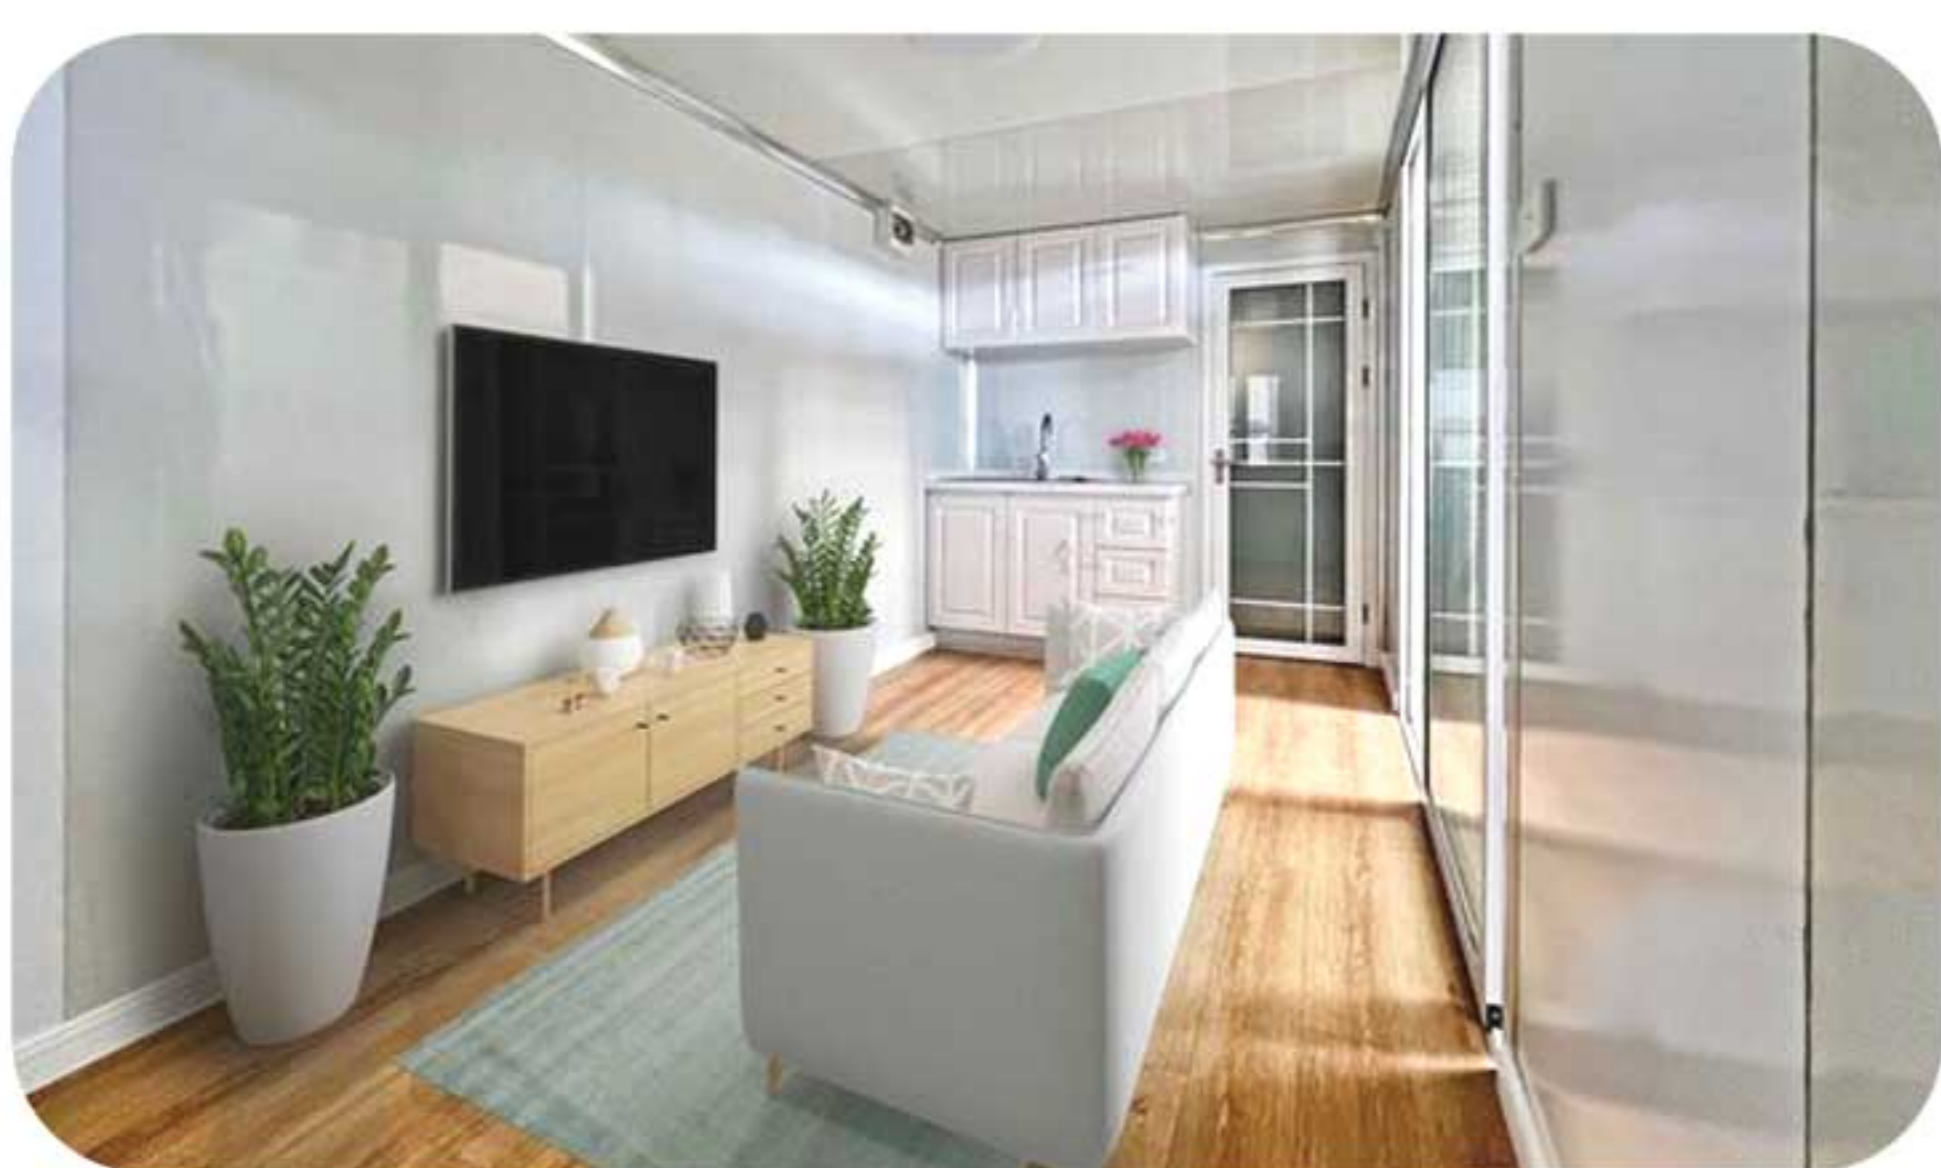

Manufactured with simplicity and affordability in mind. Coming in at 13.5 sqm, The Studio is designed as a quick and easy solution to adding a home office, man cave, or an affordable weekender. Add a deck and awning and double the living size.

**Standard features include:**

- Easy set up/installation
- Plug and Play ~ move in the same day your cabin is delivered
- 50mm cool room panelling ~ walls and roof
- 3mm steel plate on roof
- Constructed from a 3mm gal steel frame
- Aluminium window and Sliding Door frames
- Fully plumbed in bathroom and kitchenette
- Flip mixers in shower, vanity and kitchenette
- Soft closing kitchen cabinets
- Quartz stone kitchen bench top
- Rail/rain maker shower head
- Soft close toilet lid
- Power connected by 15 amp lead