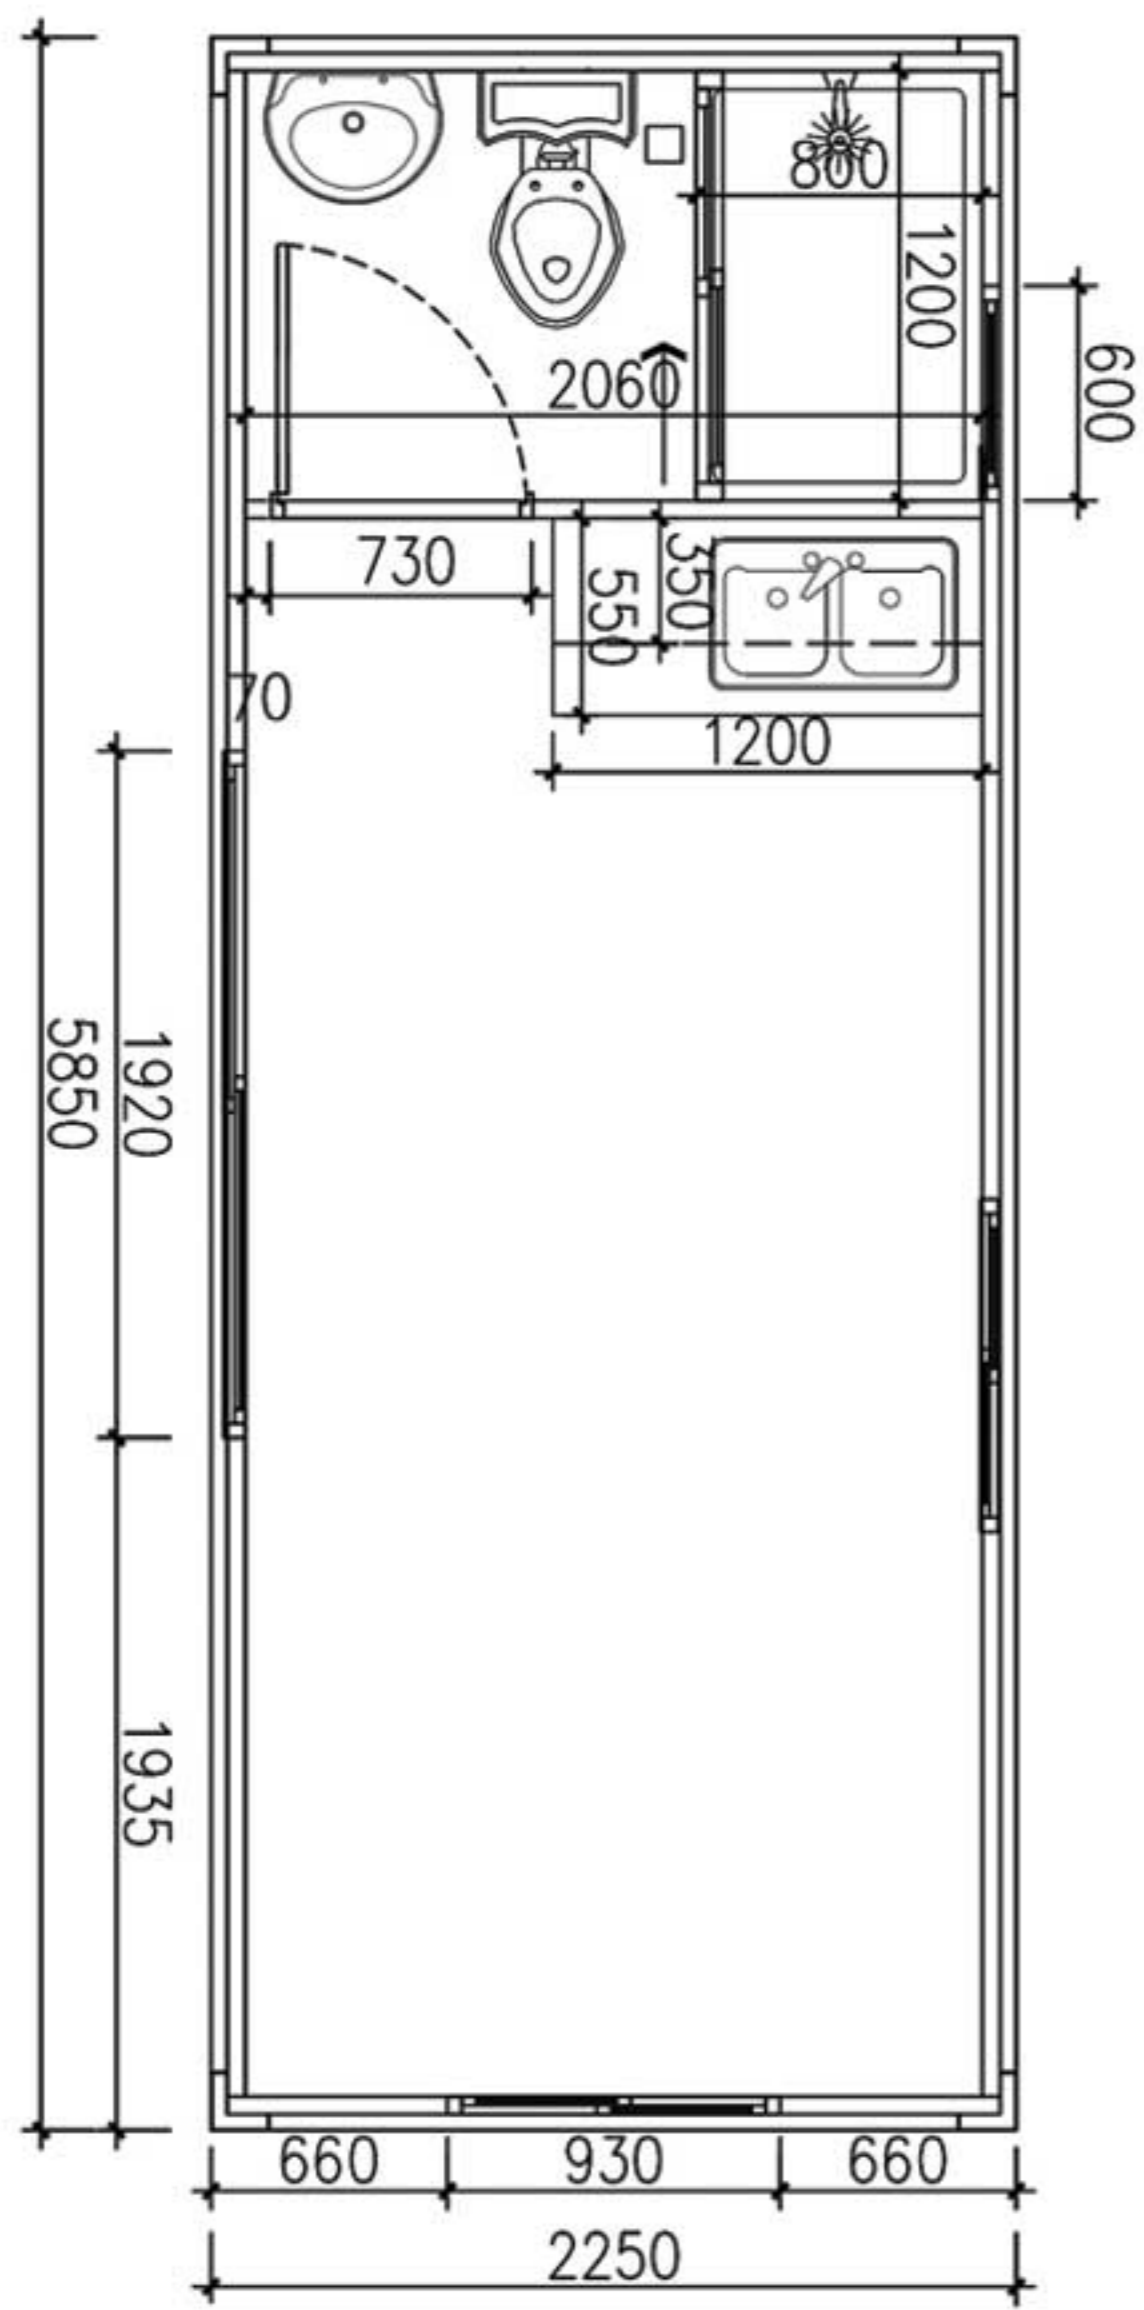

Manufactured with simplicity and affordability in mind. Coming in at 13.5 sqm, The Studio is designed as a quick and easy solution to adding a home office, man cave, or an affordable weekender. Add a deck and awning and double the living size.

**Standard features include:**

- Easy set up/installation
- Plug and Play ~ move in the same day your cabin is delivered
- 50mm cool room panelling ~ walls and roof
- 3mm steel plate on roof
- Constructed from a 3mm gal steel frame
- Aluminium window and Sliding Door frames
- Fully plumbed in bathroom and kitchenette
- Flip mixers in shower, vanity and kitchenette
- Soft closing kitchen cabinets
- Quartz stone kitchen bench top
- Rail/rain maker shower head
- Soft close toilet lid
- Power connected by 15 amp lead

## more designs and budgets to choose from

expander standard 1 bedroom

expander standard 2 bedroom

expander standard 3 bedroom

expander premium 4 bedroom