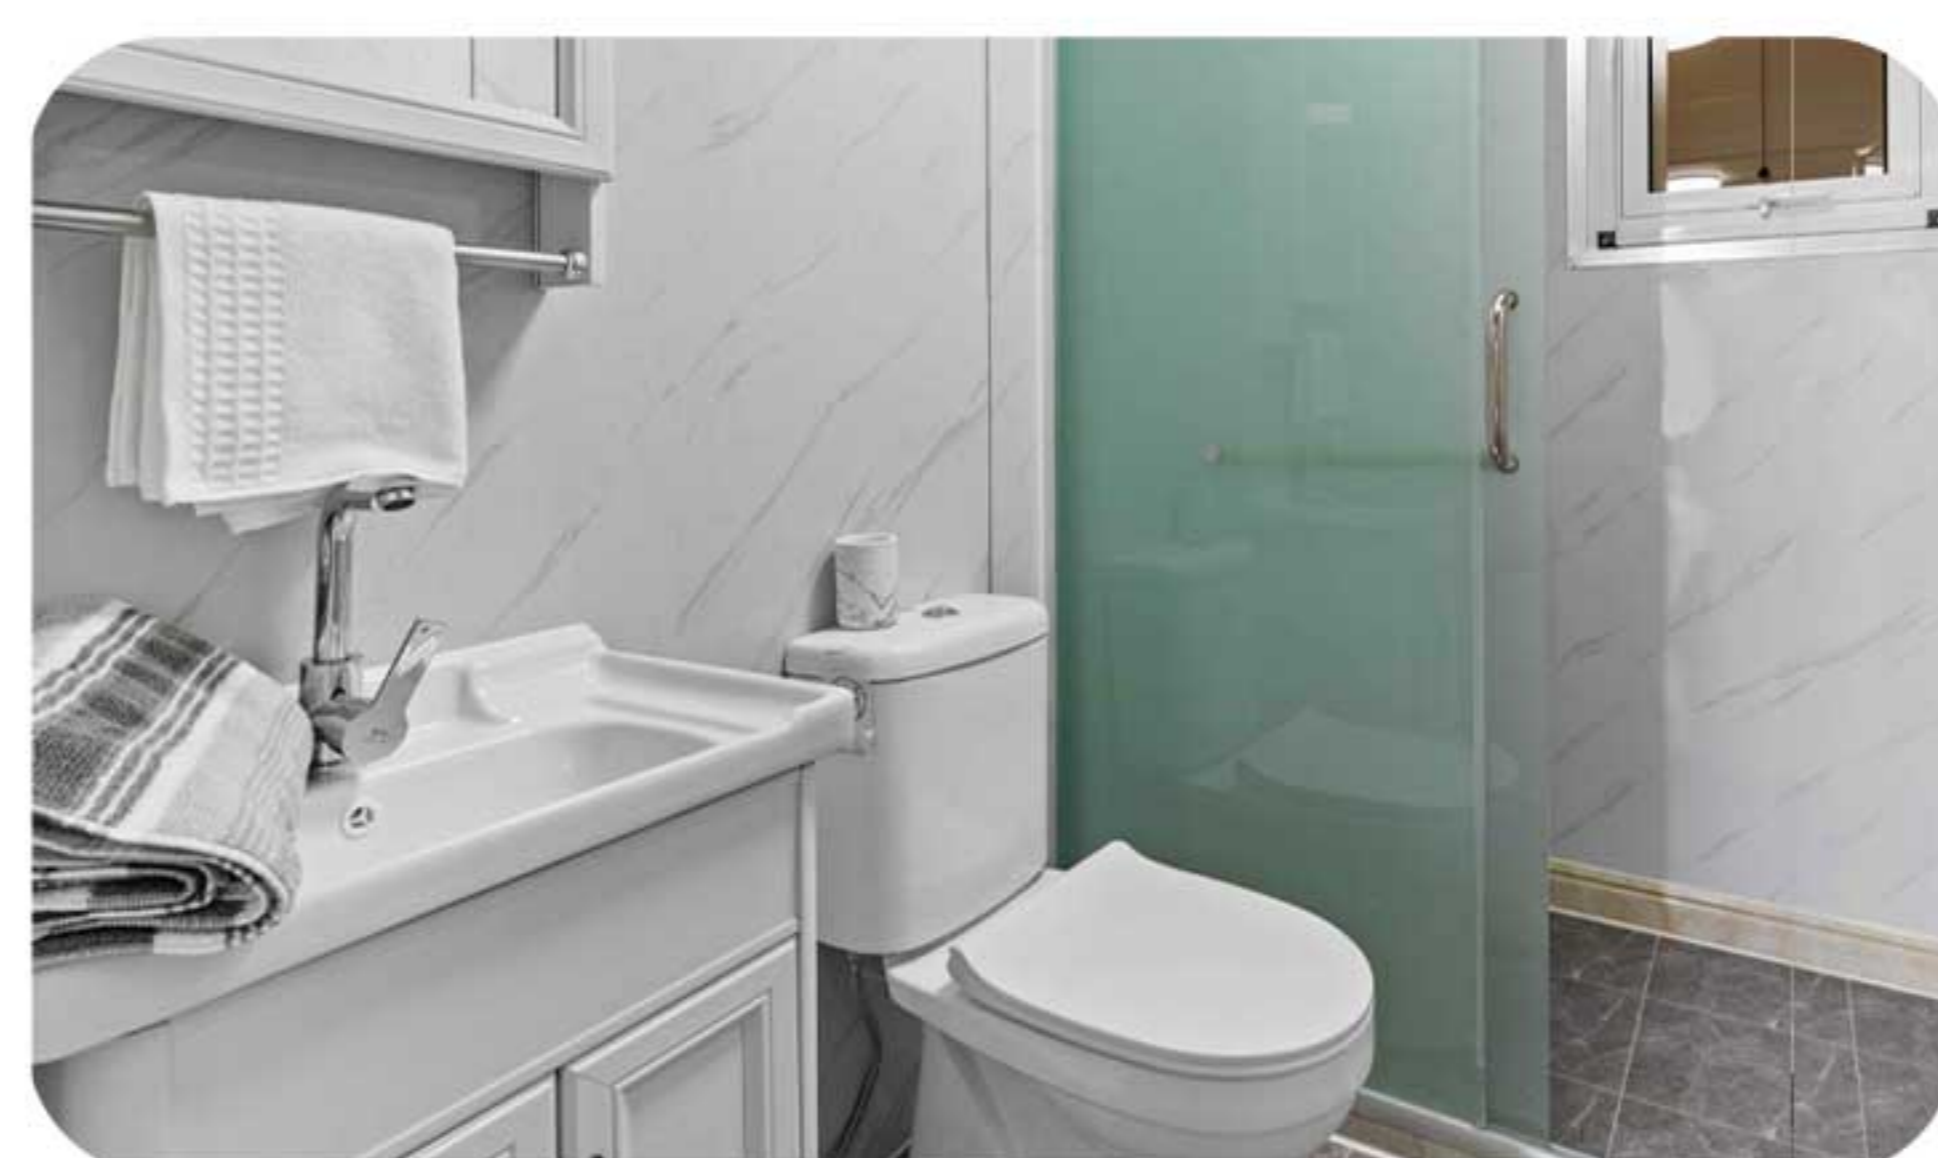

- Premium features include:**
- 75mm cool room panelling ~ walls and roof
 - Tiled bathroom floor
 - Hard-wired exhaust fan in the bathroom
 - Marble look wall panelling on the bathroom walls
 - Full width shower/glass shower screen
 - Modern timber look vinyl flooring
 - White aluminium window trims
 - Colour coded internal corner angles
 - Extra power point for wall mounted TV
 - Space for washing machine in the kitchen
 - Larger L shaped kitchen with over-head cupboards